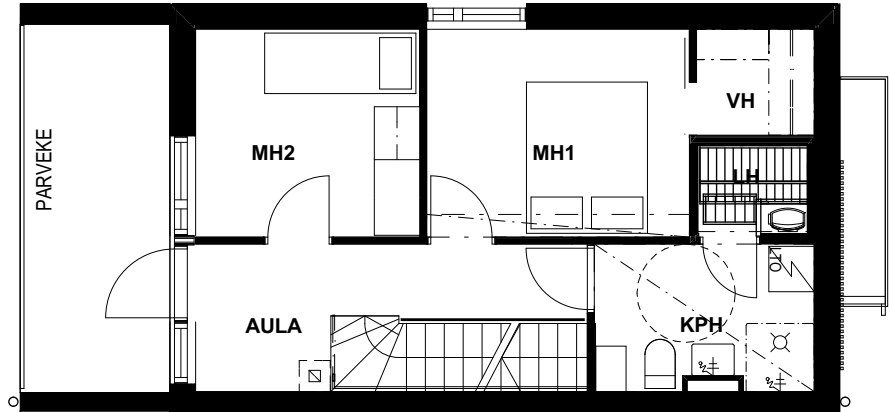

As Oy Helsingin Lusto

3H+KT+S 75m²

A5, B10, C15

2. krs

1. krs

1. krs

11.4.2019

Mittakaava 1:100 5m