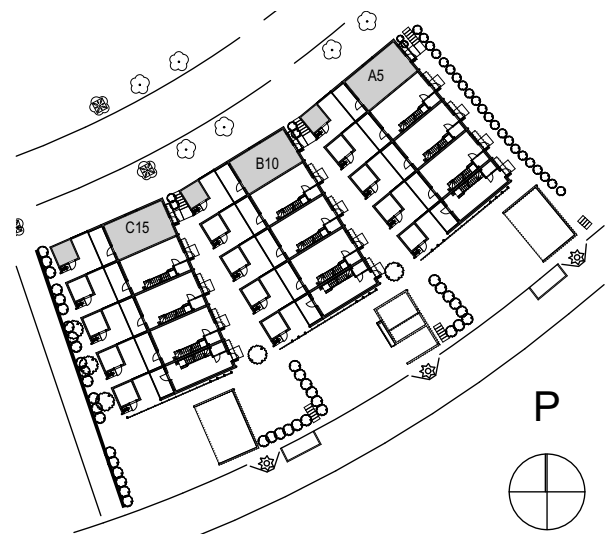

As Oy Helsingin Lusto

3H+KT+S 75m²

A5, B10, C15

2. krs

1. krs

1. krs

11.4.2019

Mittakaava 1:100 5m