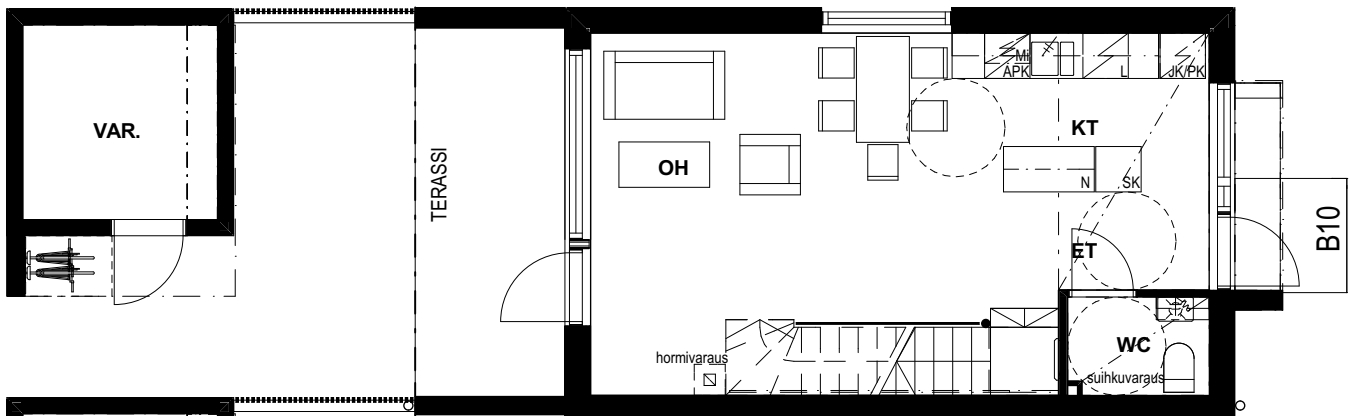

As Oy Helsingin Lusto

3H+KT+S 75m²

A5, B10, C15

2. krs

1. krs

1. krs

11.4.2019

Mittakaava 1:100 5m