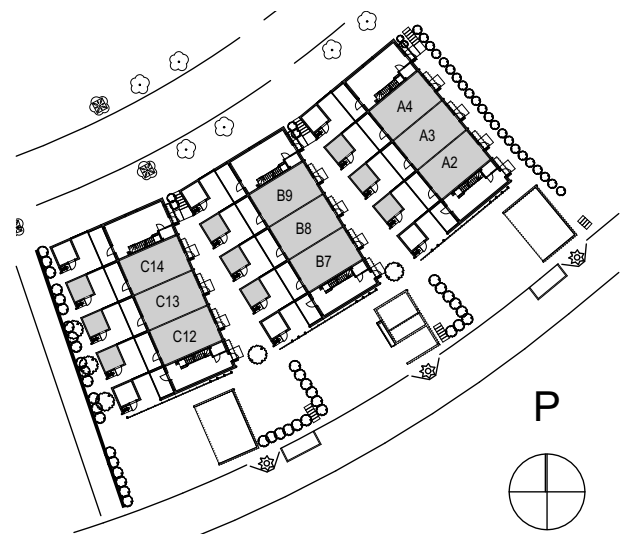

As Oy Helsingin Lusto

3H+KT 75m²

A2, A3, A4, B7, B8, B9, C12, C13, C14

2. krs

1. krs

1. krs

11.4.2019

Mittakaava 1:100 5m