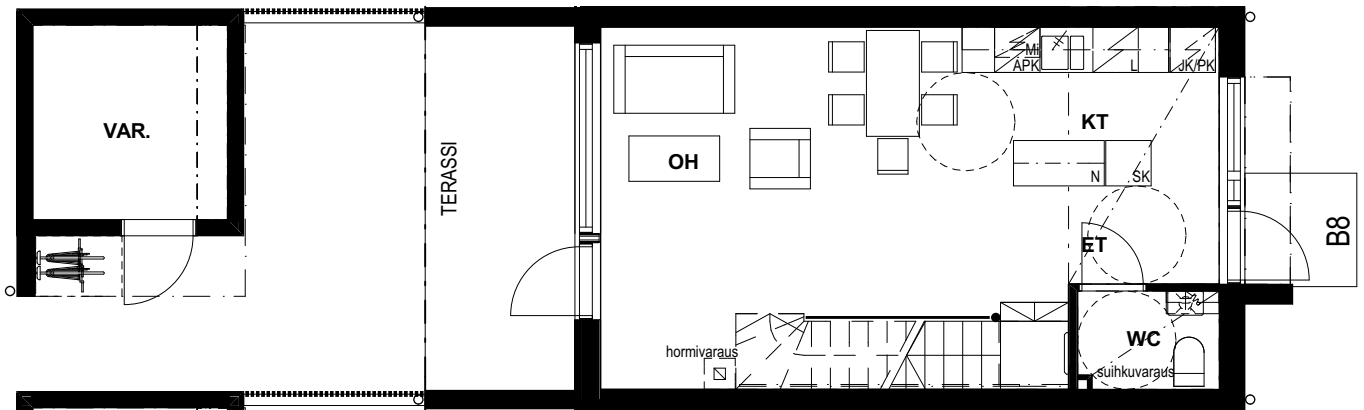

As Oy Helsingin Lusto

3H+KT 75m²

A2, A3, A4, B7, B8, B9, C12, C13, C14

2. krs

1. krs

1. krs

11.4.2019

Mittakaava 1:100 5m