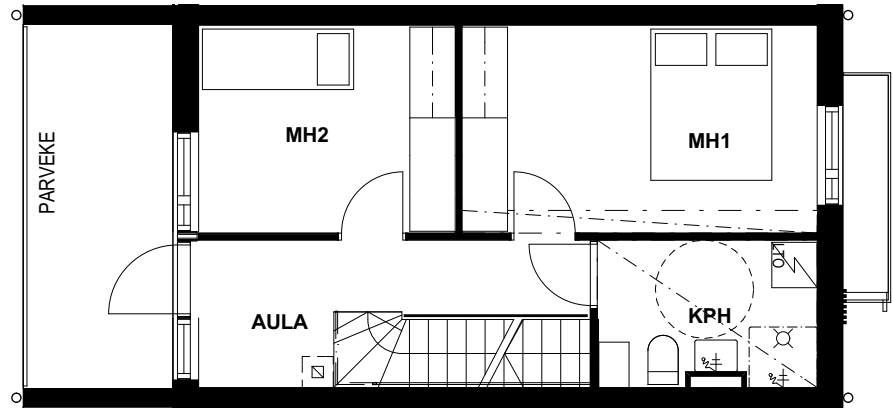

As Oy Helsingin Lusto

3H+KT 75m²

A2, A3, A4, B7, B8, B9, C12, C13, C14

2. krs

1. krs

1. krs

11.4.2019

Mittakaava 1:100 5m