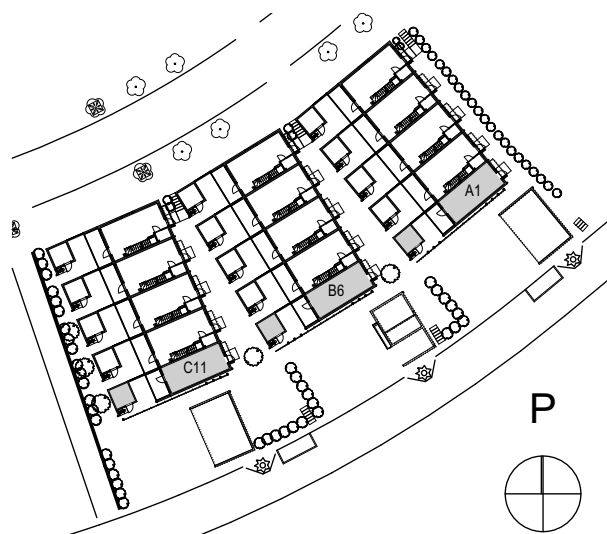

# As Oy Helsingin Lusto

2H+KT+S 54,5m<sup>2</sup>

A1, B6, C11

2. krs

1. krs

1. krs

11.4.2019

Mittakaava 1:100 5m