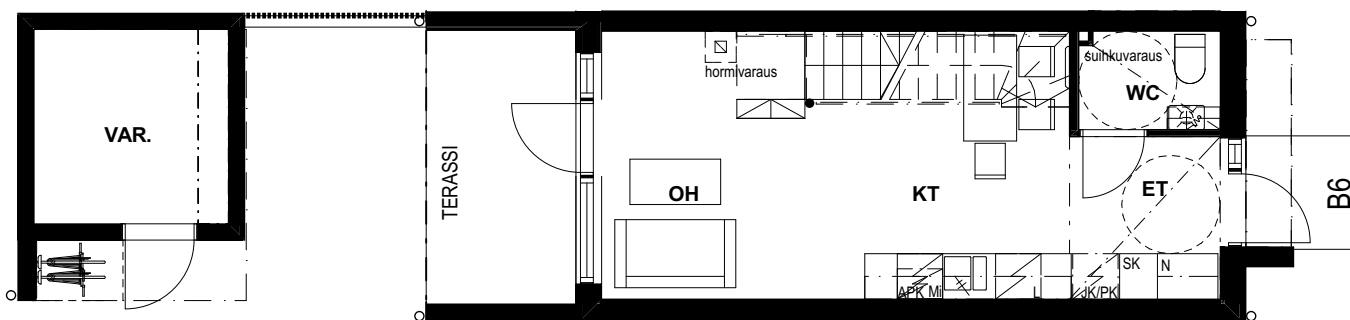

# As Oy Helsingin Lusto

2H+KT+S 54,5m<sup>2</sup>

A1, B6, C11

2. krs

1. krs

1. krs

11.4.2019

Mittakaava 1:100 5m