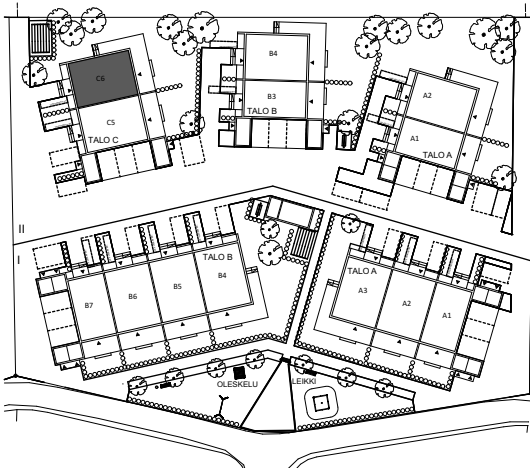

As Oy Turun Auringonlilja II

C6 4H+AVOK+S

86,0 m²

21.9.2017

Mittakaava 1:100 5m