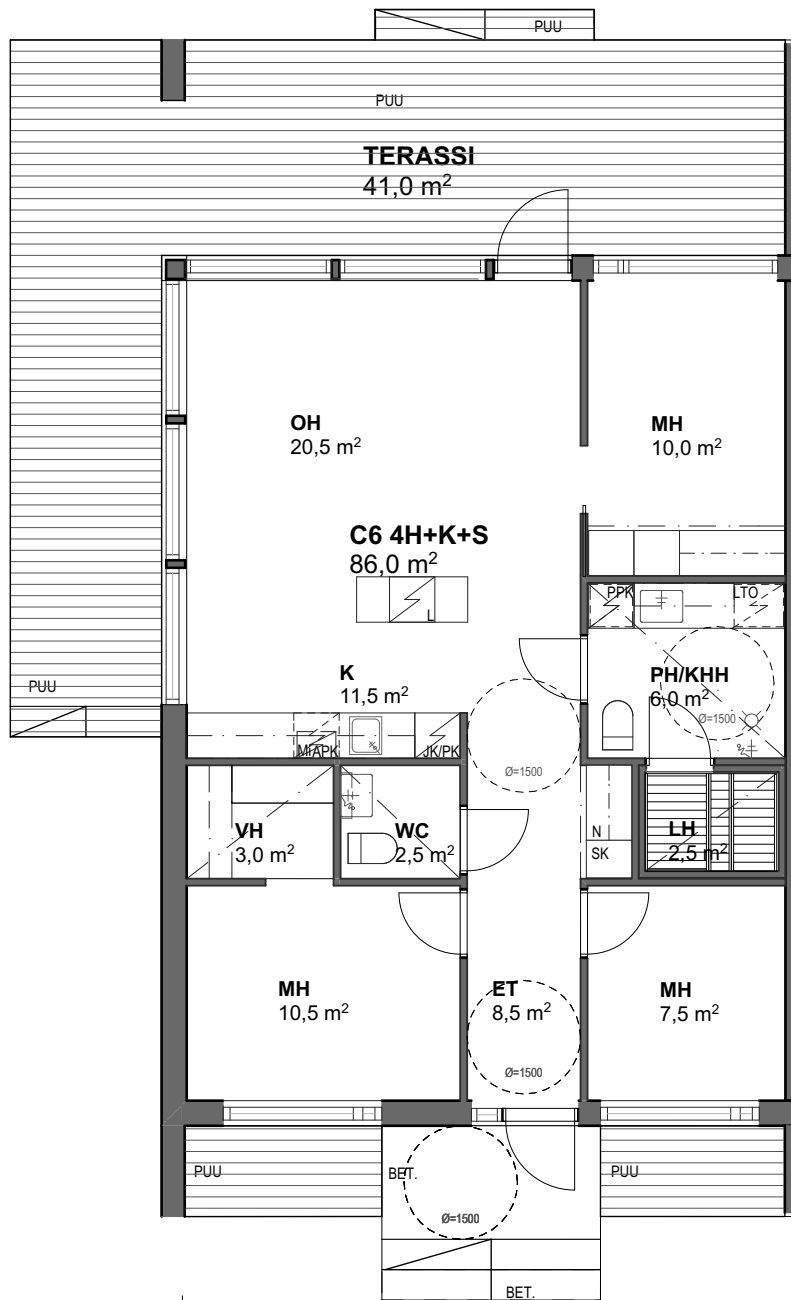

As Oy Turun Auringonlilja II

C6 4H+AVOK+S

86,0 m²

21.9.2017

Mittakaava 1:100 5m