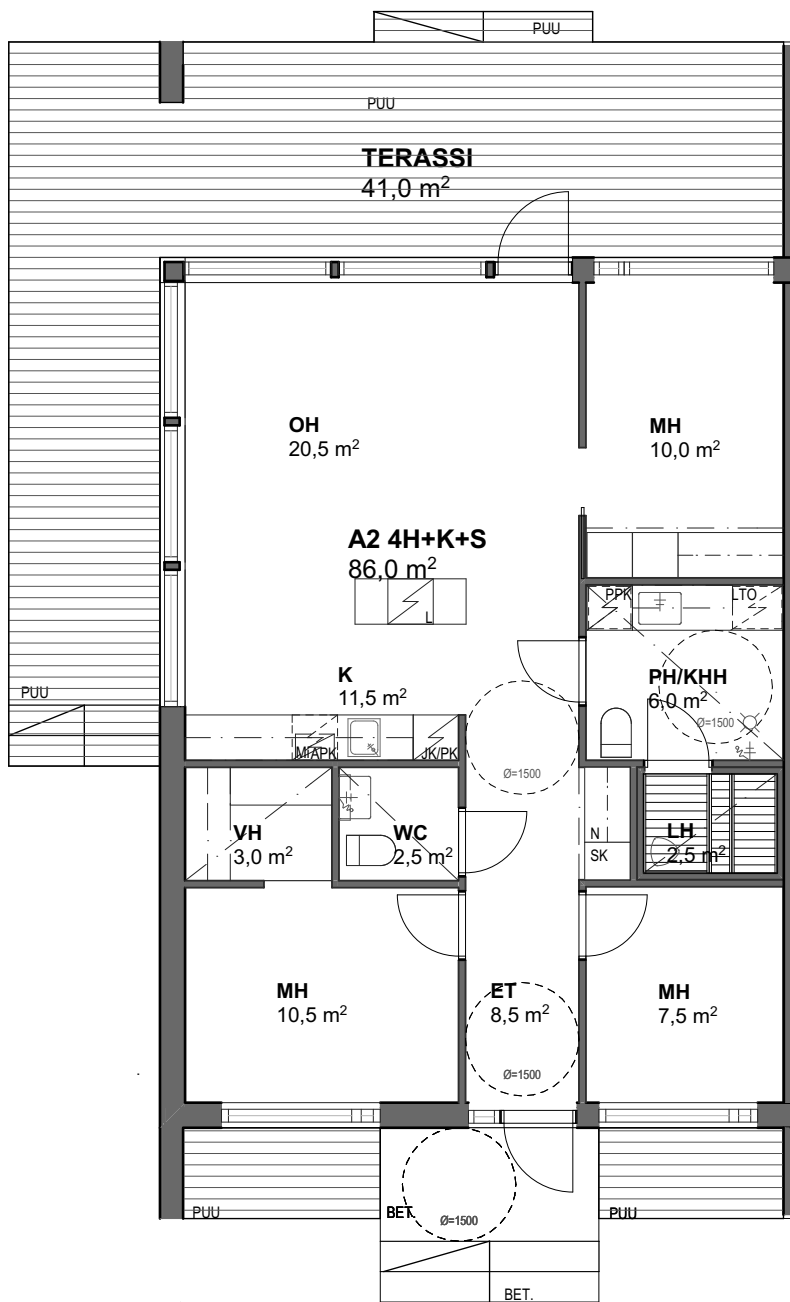

As Oy Turun Auringonlilja II

A2 4H+AVOK+S

86,0 m²

21.9.2017

Mittakaava 1:100 5m