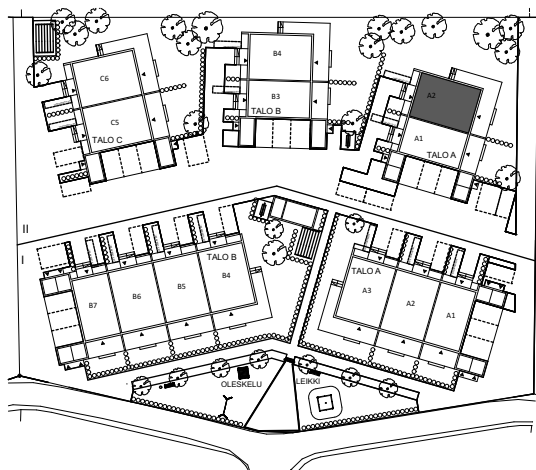

As Oy Turun Auringonlilja II

A2 4H+AVOK+S

86,0 m²

21.9.2017

Mittakaava 1:100 5m